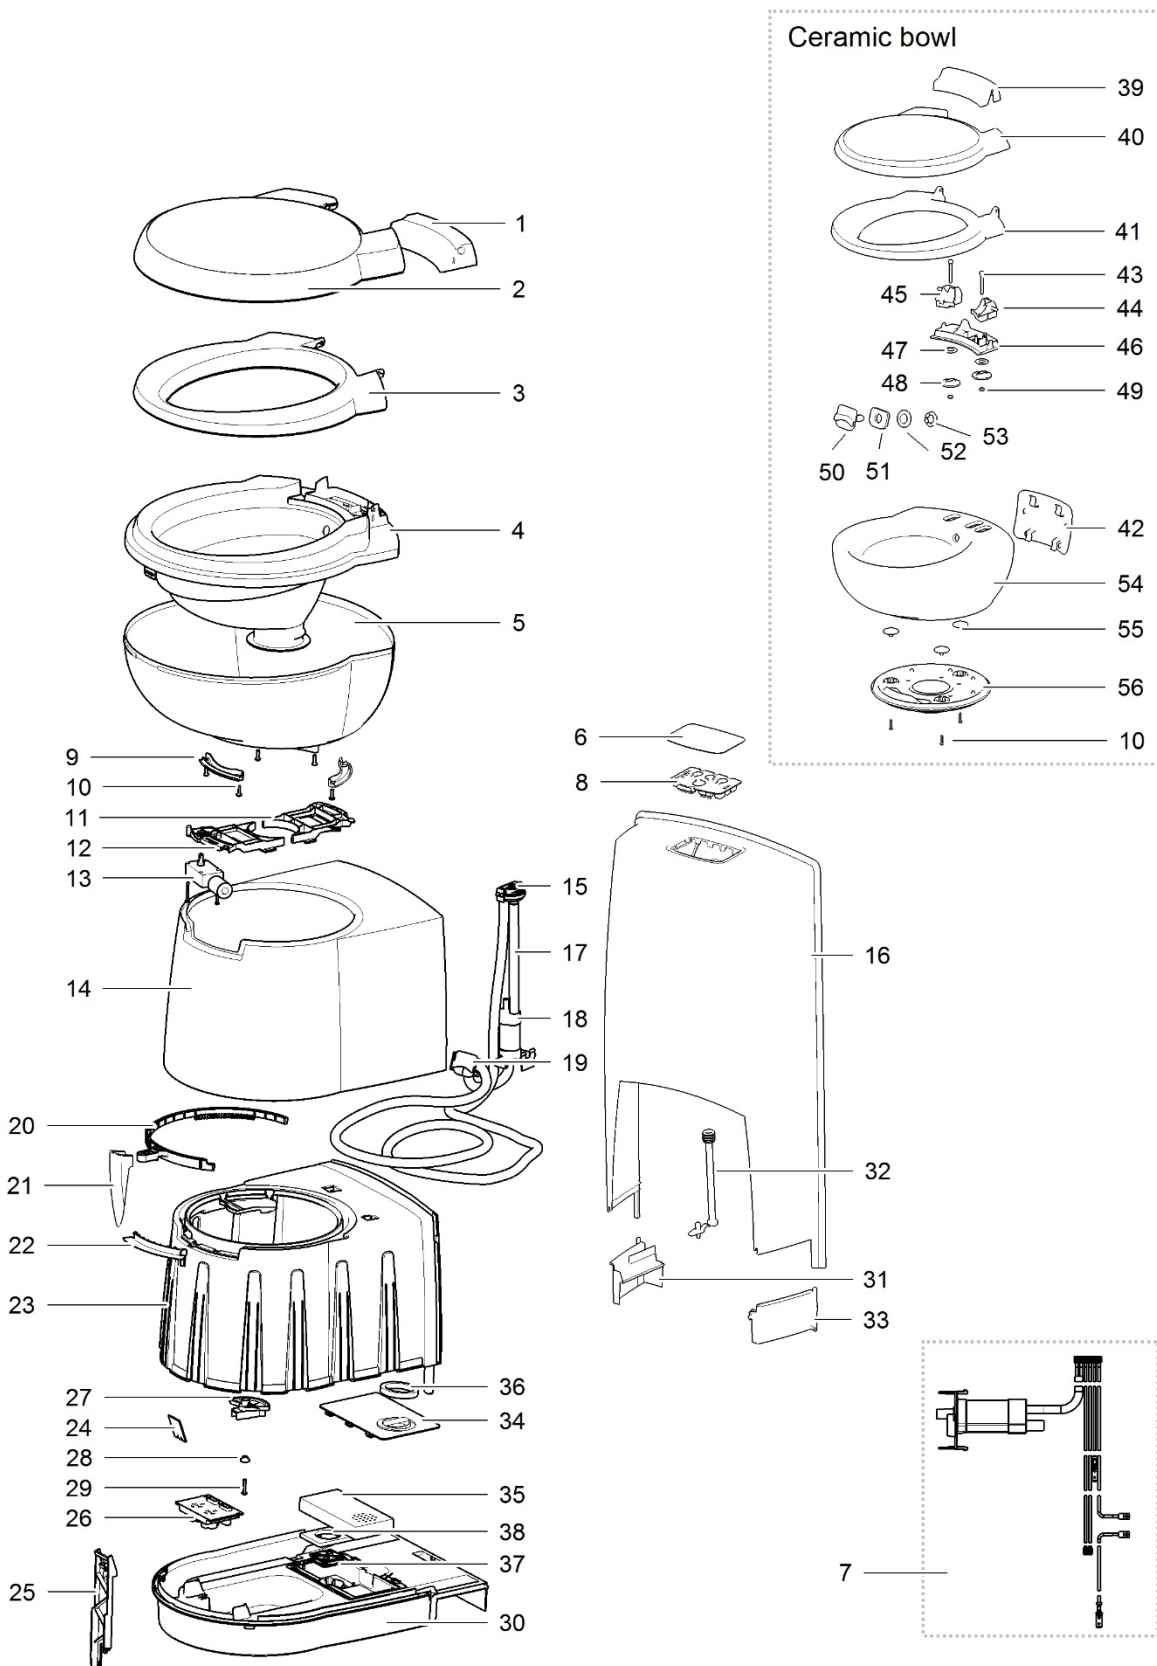

LE435_C250-CWE_1114-V03

		Spare part number	Spare part number	Spare part number	Colours available
1	Pod				
2	Seat	50767	93401		62
3	Cover				
4	Bowl inner				
5	Bowl outer				62
6	Overlay	50708			
7	Wire harness (including pump)	50763			
8	Control SN (3733 AE)	50709			
	Control SW (3732 AE)	50710			
	Control FF (3731 AF)	50711			
9	Retainer bracket				
10	Screw				
11	Bowl retainer bracket	50733			
12	Bowl retainer				
13	Motor electric blade	93415			
14	Base upper				
15	Vacuum breaker	16833			
16	Water tank				
17	Water supply tube				
18	Pump	50712			
19	Seal nozzle/nozzle/retainer nozzle	50729			
20	Ring blade mechanism	50760			
21	Handle	93402			47
22	Water diverter	93429			62
23	Base frame				
24	Reed switch				
	one switch	50713			
	single level	50714			
	multi level	50715			
	Reed switch kit				
	one switch		50750 50751 50752		62
	single level				
	multi level				
25	Reed switch housing			50716	62
26	Relay/fuse holder				
27	Saddle		50735		
28	Bushing				
29	Screw				
30	Base lower				
31	Splashguard right				
32	Drain	50717			
33	Splashguard left